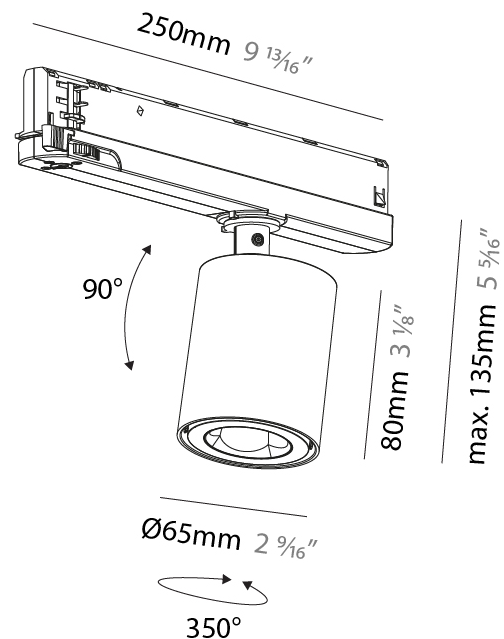

1. To build a product code in our configurator select the specify button on the base model # product page
2. To build a manual product code on this datasheet choose from the options listed below in blue font and add the suffix to the base model #

GENERAL

Series: Oiko Pro In
Brand: Prolicht
Division: Architectural
Mounting Type: Track
Mounting Location: Ceiling
Subcategory: Spots

PHYSICAL

Shape: Cylinder
Diameter (mm): 65
Diameter (in): 2 9/16
Length (mm): 250
Length (in): 9 13/16
Height (mm): 80
Height (in): 3 1/8
Max. Overall Height (mm): 135
Max. Overall Height (in): 5 5/16
Light Distribution: Adjustable / Direct
Fixture Finish: SSR / BKV / CWI / CRY / HAB / UFT / ITA / RUA / FTG / MYG / LOD / PUS / FRO / FUP / KIA / POP / BLS / SPG / MEY / GOH / GUM / CHC / COM / ABZ / JAG / OBR / MOS / ROR
Holder Finish: WHI / BLK
Fixture Material: Aluminum

ELECTRICAL

Lamp Type: LED
Input Wattage (W): 19
Total Output Wattage (W): 17.3
Dimming: Non-Dimmable / 0-10V Dimming
Driver Included: Yes
Driver Location: Integrated
Driver Type: Constant Current - 120Vac
Driver Class: Class 2
Input Voltage (V): 120

LED

Number of LEDs: 1
Color Temperature (°K): 2700 / 3000 / 3500 / 4000
Max. Delivered Lumen (lm): 1278 / 1377 / 1432 / 1461
Nominal Lumen (lm): 1668 / 1797 / 1869 / 1907
CRI: >90 CRI
Lamp Life (hrs): 50000

OPTICAL

Reflector: 14

RATINGS AND CERTIFICATIONS

Certified By: CSA Certified to UL and CSA Standards
IP rating: IP20